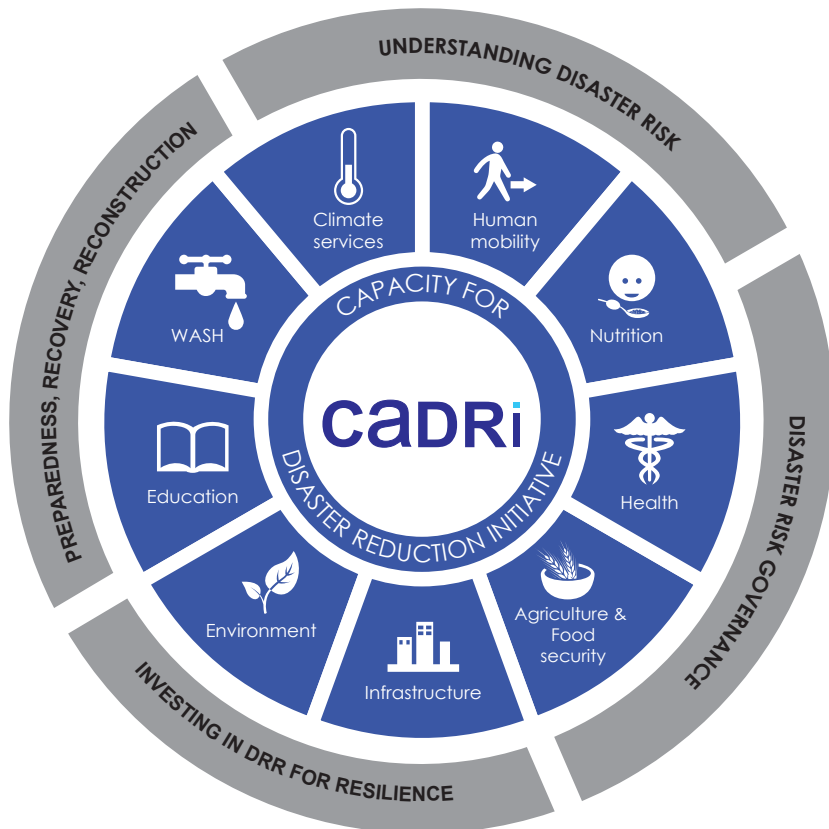

The CaDRi Partnership

Capacity for Disaster Reduction Initiative

What we do

CADRI offers a unique combination of expertise, experience and resources to strengthen countries' capacities to implement the Sendai Framework for Disaster Risk Reduction (DRR).

CADRI services:

1. 1 Assessment of national capacities for Disaster Risk Reduction
2. 2 Multi-stakeholder engagement to develop national plans/strategies for Disaster Risk Reduction (Global target (e) of the Sendai Framework)
3. 3 Facilitation of access by countries to expertise, knowledge and resources to implement their national priorities
4. 4 Knowledge management and dissemination of best practices in Disaster Risk Reduction
5. 5 Training modules on Disaster Risk Reduction

Who we are

6 Executive partners

Food and Agriculture Organization of the United Nations

Empowered lives.
Resilient nations.

World Food Programme

World Health Organization

6 Observers

GFDRR
Global Facility for Disaster Reduction and Recovery

unitar
United Nations Institute
for Training and Research

UNOPS

WORLD METEOROLOGICAL ORGANIZATION