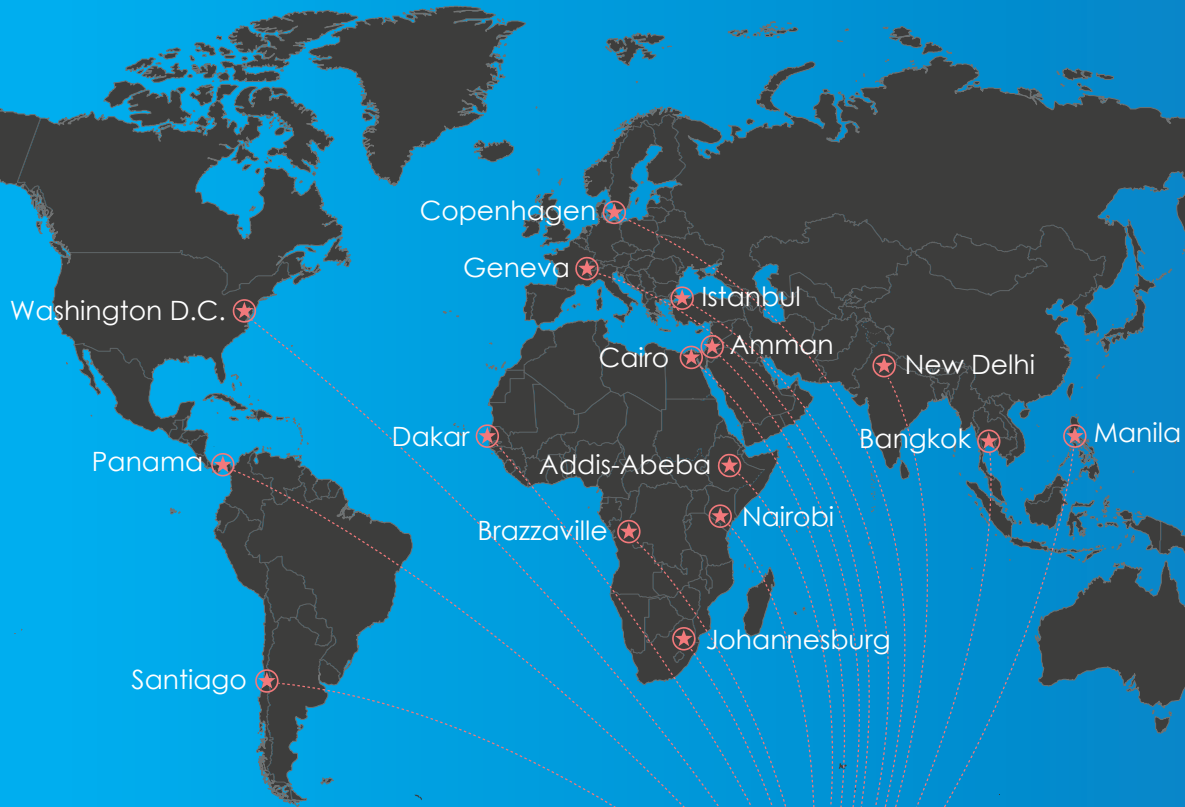

World Health Organization

6 Observers

GFDRR
Global Facility for Disaster Reduction and Recovery

International Federation of
Red Cross and Red Crescent Societies

United Nations
Educational, Scientific and
Cultural Organization

unitar
United Nations Institute
for Training and Research

UNOPS

WORLD METEOROLOGICAL ORGANIZATION

The **CaDRI** Partnership

Capacity for Disaster Reduction Initiative

Our resources

Network of **90** Disaster Risk Reduction experts in **16** regional hubs