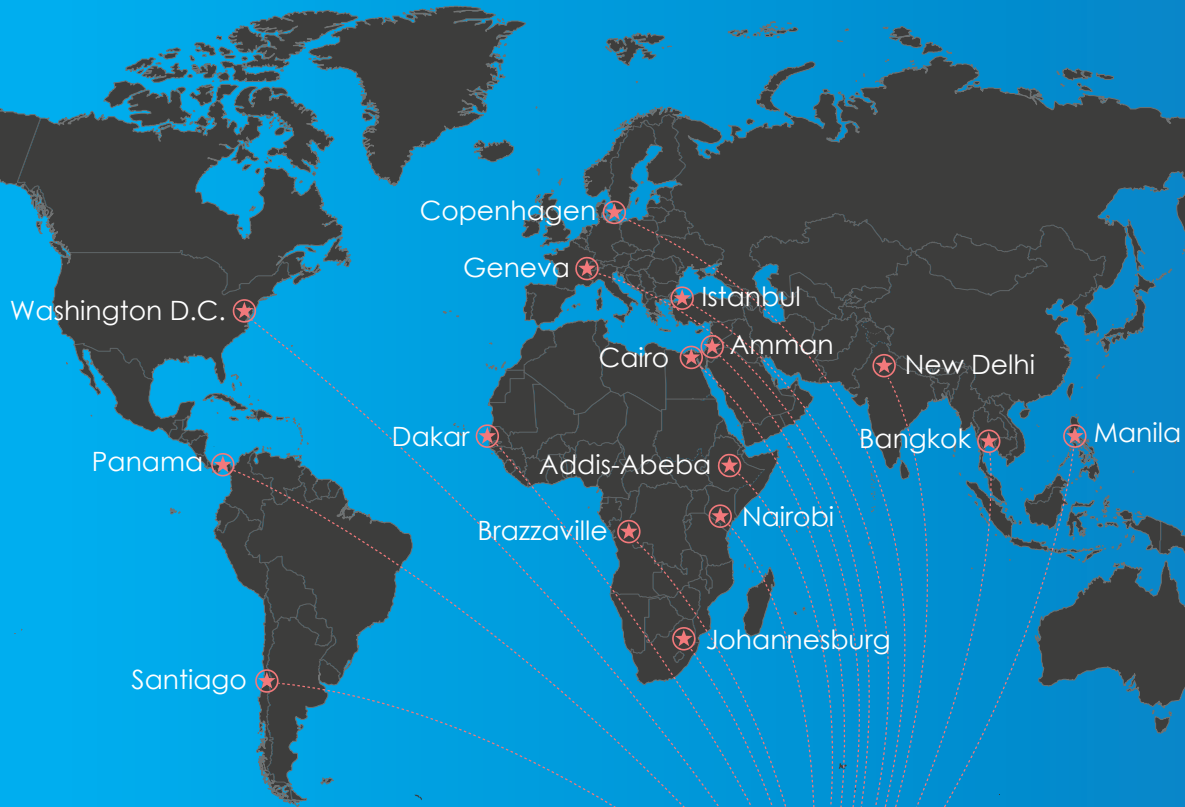

World Health Organization

6 Observers

GFDRR
Global Facility for Disaster Reduction and Recovery

International Federation of
Red Cross and Red Crescent Societies

United Nations
Educational, Scientific and
Cultural Organization

unitar
United Nations Institute
for Training and Research

UNOPS

WORLD METEOROLOGICAL ORGANIZATION

The **CaDRi** Partnership

Capacity for Disaster Reduction Initiative

Our resources

Network of **90** Disaster Risk Reduction experts in **16** regional hubs